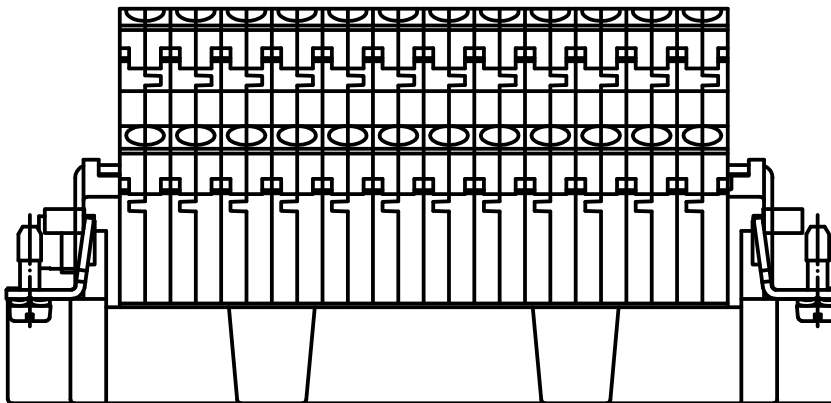

Diritti riservati All rights reserved

Date 03/03/08	CSSM 24 N male insert, double spring, 24P 16A 500V	Scale	
Sign. T.Tedeschi		1:1	