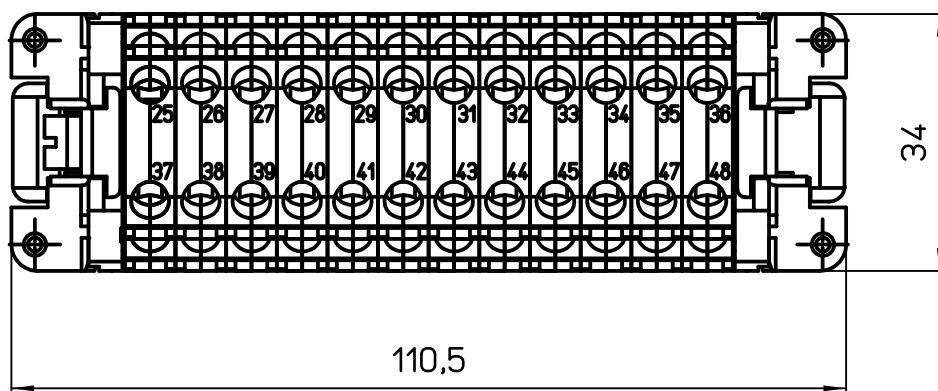

Diritti riservati All rights reserved

Date 03/03/08	CSSM 24 N male insert, double spring, 24P 16A 500V	Scale	
Sign. T.Tedeschi		1:1	