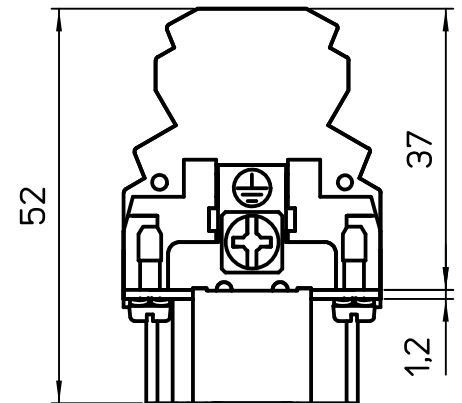

Diritti riservati All rights reserved

Date 03/03/08	CSSM 24 N male insert, double spring, 24P 16A 500V	Scale	
Sign. T.Tedeschi		1:1	