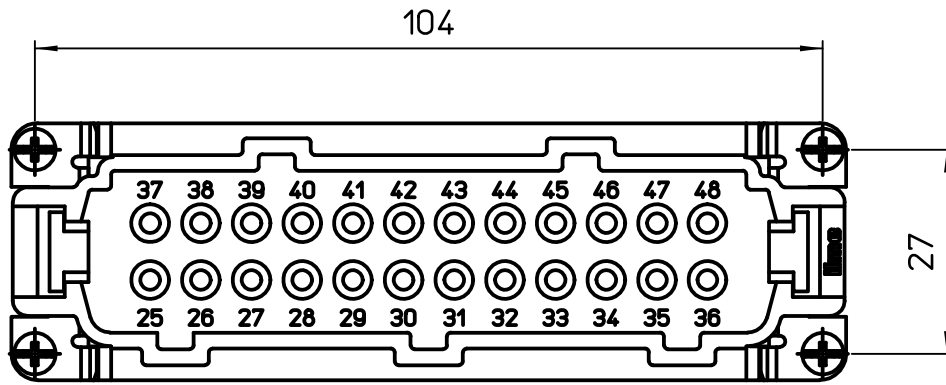

Diritti riservati All rights reserved

Date 03/03/08	CSSM 24 N male insert, double spring, 24P 16A 500V	Scale	
Sign. T.Tedeschi		1:1	